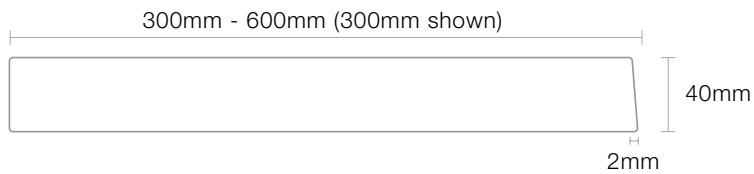

concrete pool and step edging

JAGAS bullnose edging

JAGAS bullnose edging

JAGAS square edging

concrete edging

square sizes

300 x 300 x 40
400 x 400 x 40
450 x 450 x 40
500 x 500 x 40
600 x 300 x 40
600 x 600 x 40
600 x 150 x 40

bullnose sizes

300 x 300 x 40
450 x 450 x 40
600 x 300 x 40