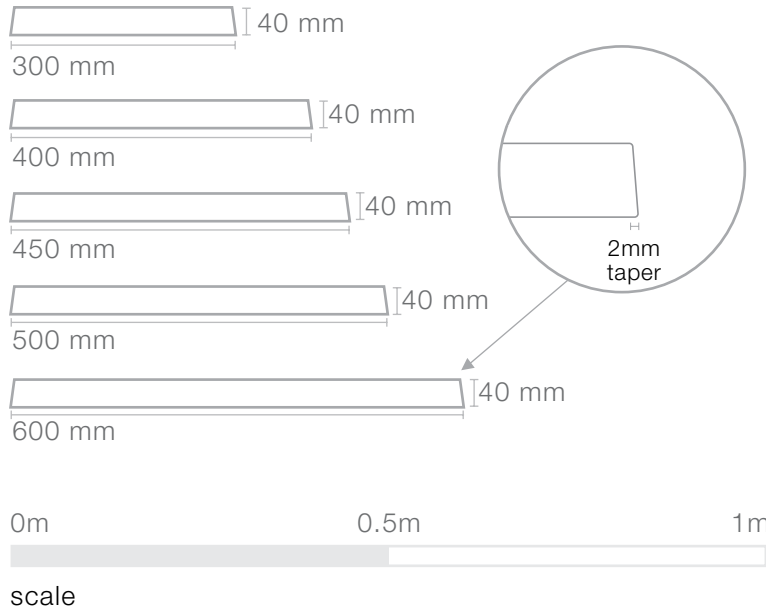

wetcast paving

lifestyle range / platinum range / exposed range / platinum weathered range

JAGAS wet cast pavers

Sizes available

- 300 x 300 (11 units per m²)
- 400 x 400 (6.3 units per m²)
- 450 x 450 (5 units per m²)
- 500 x 500 (4 units per m²)
- 600 x 300 (5.5 units per m²)
- 600 x 600 (2.8 units per m²)
- 600 x 150 (border)
- 300 x 300 bullnose
- 450 x 450 bullnose
- 600 x 300 bullnose

laying specifications for JAGAS wet cast pavers

JAGAS 600mm x 600mm pavers 605mm centres

JAGAS 450mm x 450mm pavers 455mm centres