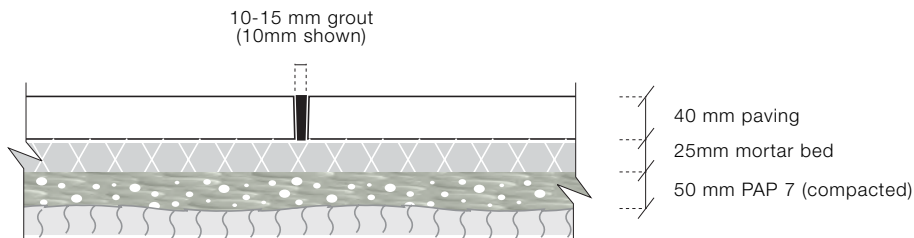

wetcast paving

lifestyle range / platinum range / exposed range / platinum weathered range

JAGAS wet cast pavers

Sizes available

- 300 x 300 (11 units per m²)
- 400 x 400 (6.3 units per m²)
- 450 x 450 (5 units per m²)
- 500 x 500 (4 units per m²)
- 600 x 300 (5.5 units per m²)
- 600 x 600 (2.8 units per m²)
- 600 x 150 (border)
- 300 x 300 bullnose
- 450 x 450 bullnose
- 600 x 300 bullnose

laying specifications for JAGAS wet cast pavers

JAGAS 600mm x 600mm pavers 605mm centres

JAGAS 450mm x 450mm pavers 455mm centres